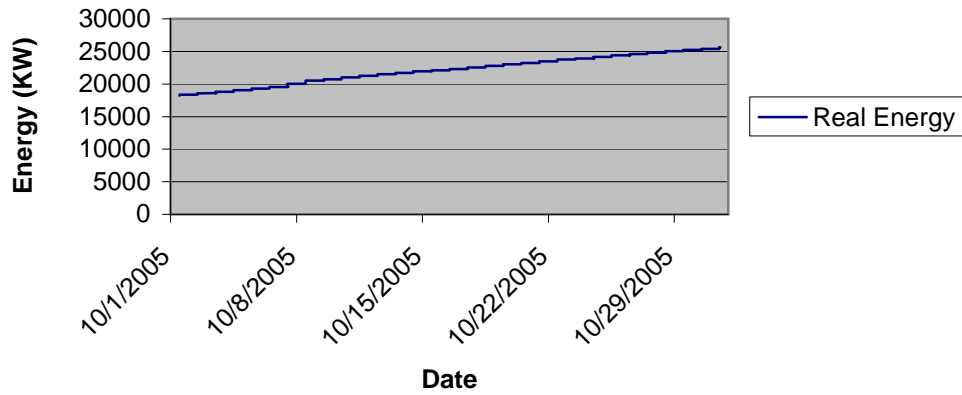

Real Energy Use- 208v - September 05

Real Energy Use - 208v - October

Real Energy Use - 208V - November

Real Energy Use - 208V - December

Real Energy Use - 208V - January

Real Energy Use - 208V - February

Real Energy Use - 208V - March

Real Energy Use - 208V = April

Real Energy Use - 208V - May

Real Energy Use - 208V - June

Real Energy Use - 208V - July

Real Energy Use - 208V - August

Real Energy Use - 208v - September 06