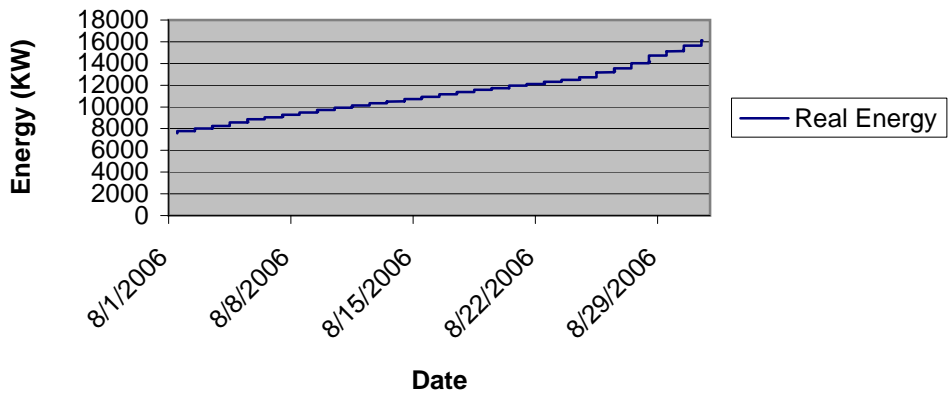

Real Energy Use- 208v - September 05

Real Energy Use - 208v - October

Real Energy Use - 208V - November

Real Energy Use - 208V - December

Real Energy Use - 208V - January

Real Energy Use - 208V - February

Real Energy Use - 208V - March

Real Energy Use - 208V = April

Real Energy Use - 208V - May

Real Energy Use - 208V - June

Real Energy Use - 208V - July

Real Energy Use - 208V - August

Real Energy Use - 208v - September 06