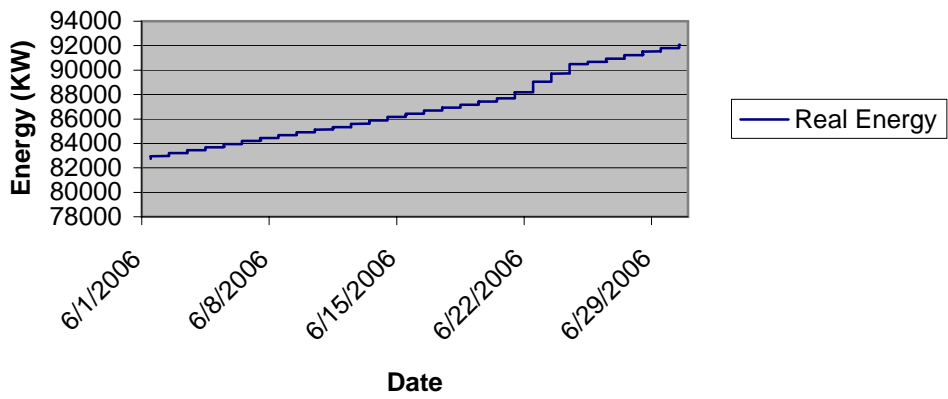

Real Energy Use- 208v - September 05

Real Energy Use - 208v - October

Real Energy Use - 208V - November

Real Energy Use - 208V - December

Real Energy Use - 208V - January

Real Energy Use - 208V - February

Real Energy Use - 208V - March

Real Energy Use - 208V = April

Real Energy Use - 208V - May

Real Energy Use - 208V - June

Real Energy Use - 208V - July

Real Energy Use - 208V - August

Real Energy Use - 208v - September 06