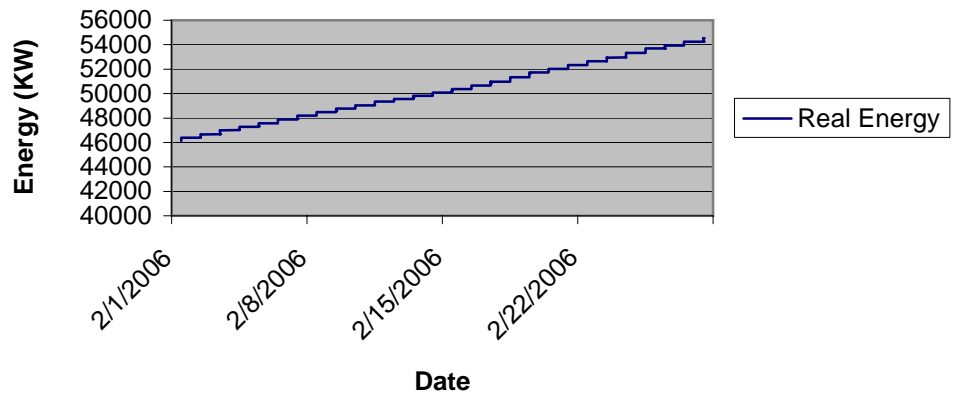

Real Energy Use- 208v - September 05

Real Energy Use - 208v - October

Real Energy Use - 208V - November

Real Energy Use - 208V - December

Real Energy Use - 208V - January

Real Energy Use - 208V - February

Real Energy Use - 208V - March

Real Energy Use - 208V = April

Real Energy Use - 208V - May

Real Energy Use - 208V - June

Real Energy Use - 208V - July

Real Energy Use - 208V - August

Real Energy Use - 208v - September 06