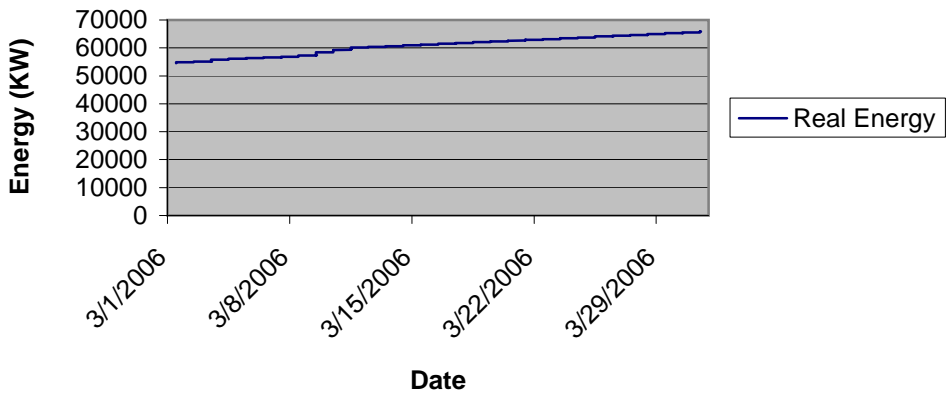

Real Energy Use- 208v - September 05

Real Energy Use - 208v - October

Real Energy Use - 208V - November

Real Energy Use - 208V - December

Real Energy Use - 208V - January

Real Energy Use - 208V - February

Real Energy Use - 208V - March

Real Energy Use - 208V = April

Real Energy Use - 208V - May

Real Energy Use - 208V - June

Real Energy Use - 208V - July

Real Energy Use - 208V - August

Real Energy Use - 208v - September 06