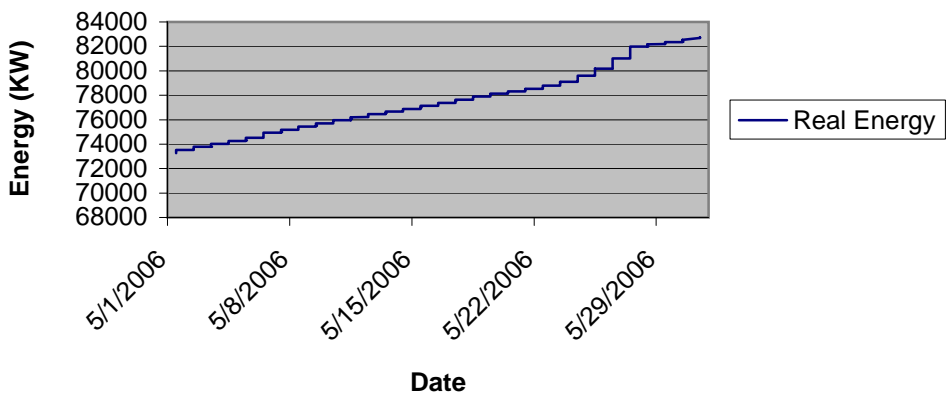

Real Energy Use- 208v - September 05

Real Energy Use - 208v - October

Real Energy Use - 208V - November

Real Energy Use - 208V - December

Real Energy Use - 208V - January

Real Energy Use - 208V - February

Real Energy Use - 208V - March

Real Energy Use - 208V = April

Real Energy Use - 208V - May

Real Energy Use - 208V - June

Real Energy Use - 208V - July

Real Energy Use - 208V - August

Real Energy Use - 208v - September 06