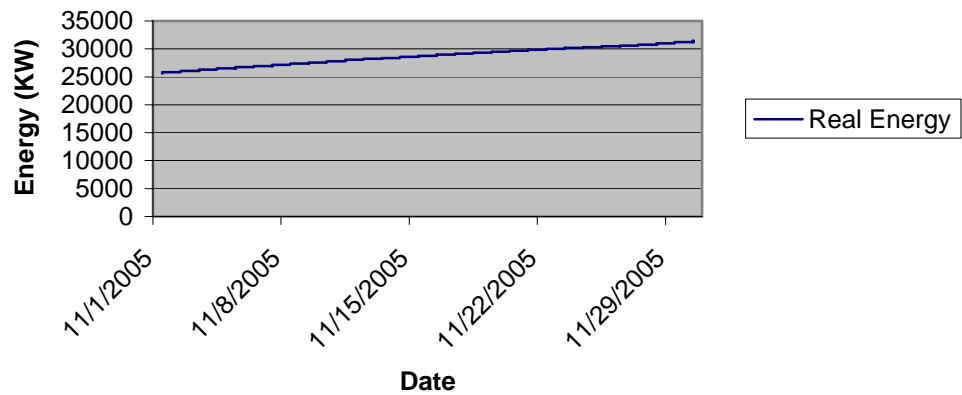

Real Energy Use- 208v - September 05

Real Energy Use - 208v - October

Real Energy Use - 208V - November

Real Energy Use - 208V - December

Real Energy Use - 208V - January

Real Energy Use - 208V - February

Real Energy Use - 208V - March

Real Energy Use - 208V = April

Real Energy Use - 208V - May

Real Energy Use - 208V - June

Real Energy Use - 208V - July

Real Energy Use - 208V - August

Real Energy Use - 208v - September 06