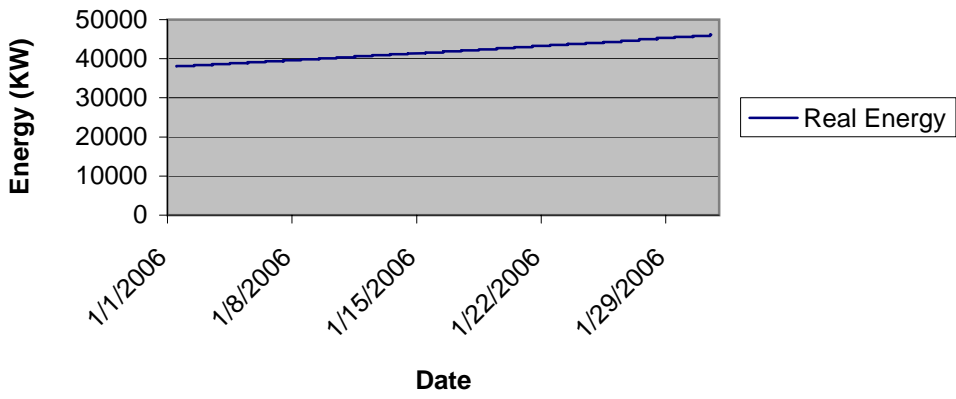

Real Energy Use- 208v - September 05

Real Energy Use - 208v - October

Real Energy Use - 208V - November

Real Energy Use - 208V - December

Real Energy Use - 208V - January

Real Energy Use - 208V - February

Real Energy Use - 208V - March

Real Energy Use - 208V = April

Real Energy Use - 208V - May

Real Energy Use - 208V - June

Real Energy Use - 208V - July

Real Energy Use - 208V - August

Real Energy Use - 208v - September 06