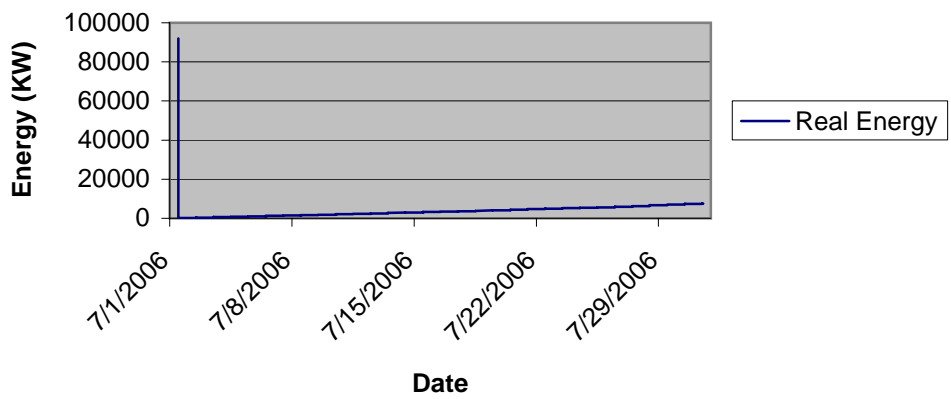

Real Energy Use- 208v - September 05

Real Energy Use - 208v - October

Real Energy Use - 208V - November

Real Energy Use - 208V - December

Real Energy Use - 208V - January

Real Energy Use - 208V - February

Real Energy Use - 208V - March

Real Energy Use - 208V = April

Real Energy Use - 208V - May

Real Energy Use - 208V - June

Real Energy Use - 208V - July

Real Energy Use - 208V - August

Real Energy Use - 208v - September 06