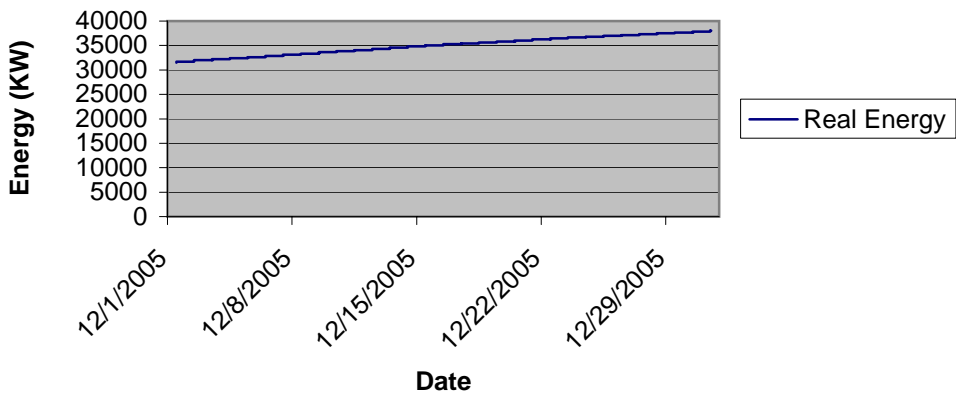

Real Energy Use- 208v - September 05

Real Energy Use - 208v - October

Real Energy Use - 208V - November

Real Energy Use - 208V - December

Real Energy Use - 208V - January

Real Energy Use - 208V - February

Real Energy Use - 208V - March

Real Energy Use - 208V = April

Real Energy Use - 208V - May

Real Energy Use - 208V - June

Real Energy Use - 208V - July

Real Energy Use - 208V - August

Real Energy Use - 208v - September 06