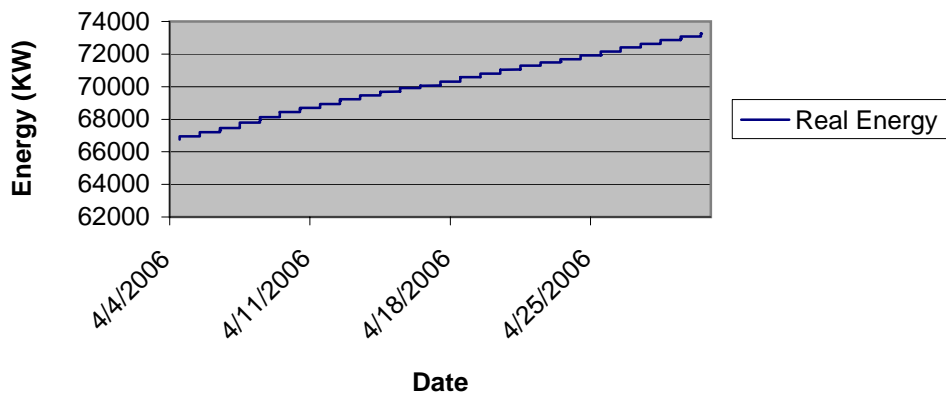

Real Energy Use- 208v - September 05

Real Energy Use - 208v - October

Real Energy Use - 208V - November

Real Energy Use - 208V - December

Real Energy Use - 208V - January

Real Energy Use - 208V - February

Real Energy Use - 208V - March

Real Energy Use - 208V = April

Real Energy Use - 208V - May

Real Energy Use - 208V - June

Real Energy Use - 208V - July

Real Energy Use - 208V - August

Real Energy Use - 208v - September 06