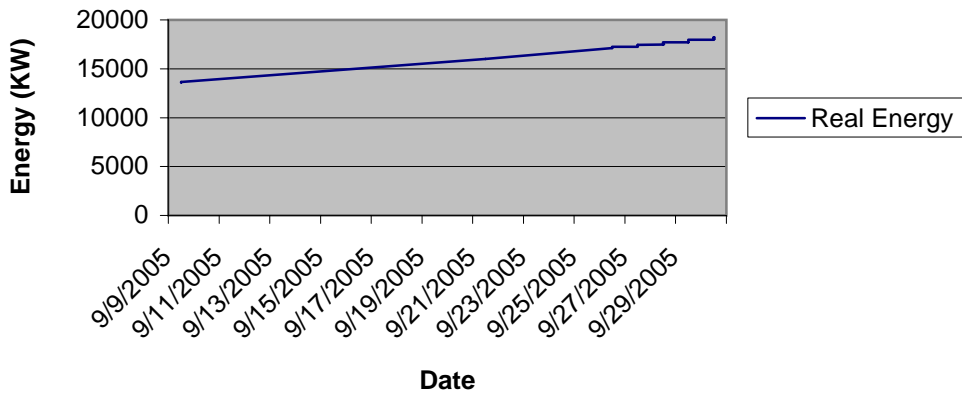

Real Energy Use- 208v - September 05

Real Energy Use - 208v - October

Real Energy Use - 208V - November

Real Energy Use - 208V - December

Real Energy Use - 208V - January

Real Energy Use - 208V - February

Real Energy Use - 208V - March

Real Energy Use - 208V = April

Real Energy Use - 208V - May

Real Energy Use - 208V - June

Real Energy Use - 208V - July

Real Energy Use - 208V - August

Real Energy Use - 208v - September 06